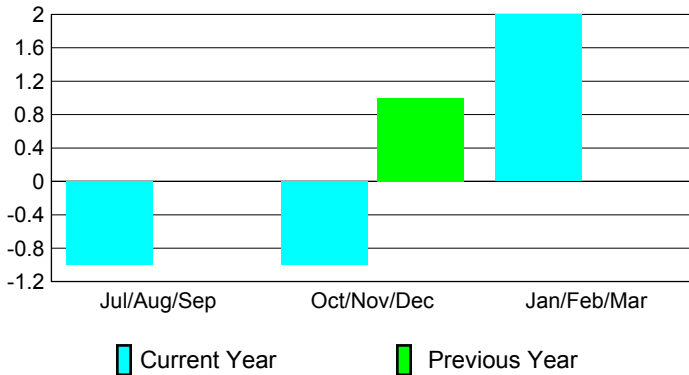

2008-2009 GMT Quarterly Report for District (or Undistricted) **District 115CN**

GMT: **HOWARD PATRICK LEE**

Location: **PORTUGAL**

GMT CA: **4**

CLUBS

Club Results 2008-2009

Clubs 2007-2008

Month	New Club Goal	Actual New Clubs	Actual Dropped Clubs	Gain/Loss of Clubs	Gain/Loss of Clubs
Jul/Aug/Sep	0	0	-1	-1	0
Oct/Nov/Dec	1	0	-1	-1	1
Jan/Feb/Mar	0	0	2	2	0
Totals	1	0	0	0	1

Club Results 2008-2009

Goal, New, Dropped, Gain/Loss

Comparison of Club Gain/Loss

Current Year Compared to the Previous Year

YTD Status Quo Clubs 2008-2009

Status Quo Clubs Compared to Status Quo Members

MEMBERSHIP