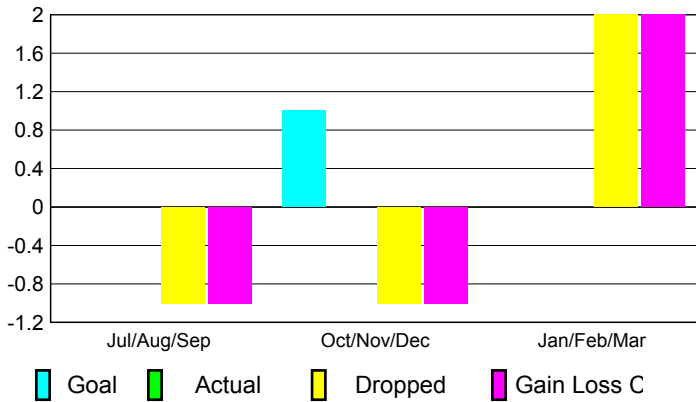

2008-2009 GMT Quarterly Report for District (or Undistricted) **District 115CN**

GMT: **HOWARD PATRICK LEE**

Location: **PORTUGAL**

GMT CA: **4**

CLUBS

Club Results 2008-2009

Clubs 2007-2008

Month	New Club Goal	Actual New Clubs	Actual Dropped Clubs	Gain/Loss of Clubs	Gain/Loss of Clubs
Jul/Aug/Sep	0	0	-1	-1	0
Oct/Nov/Dec	1	0	-1	-1	1
Jan/Feb/Mar	0	0	2	2	0
Totals	1	0	0	0	1

Club Results 2008-2009

Goal, New, Dropped, Gain/Loss

Comparison of Club Gain/Loss

Current Year Compared to the Previous Year

YTD Status Quo Clubs 2008-2009

Status Quo Clubs Compared to Status Quo Members

MEMBERSHIP

Membership Results 2008-2009

Membership 2007-2008

Month	Net Memb Goal	Actual New Memb	Actual Dropped Memb	Gain/Loss of Memb	Gain/Loss of Memb
Jul/Aug/Sep	0	10	-46	-36	-22
Oct/Nov/Dec	20	6	-54	-48	11
Jan/Feb/Mar	30	48	-25	23	-14
Totals	50	64	-125	-61	-25