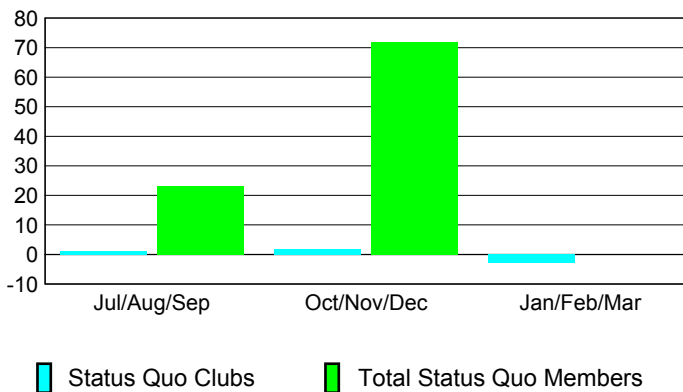

Club Results 2008-2009

Goal, New, Dropped, Gain/Loss

Comparison of Club Gain/Loss

Current Year Compared to the Previous Year

YTD Status Quo Clubs 2008-2009

Status Quo Clubs Compared to Status Quo Members

MEMBERSHIP

Membership Results 2008-2009

Membership 2007-2008

Month	Net Memb Goal	Actual New Memb	Actual Dropped Memb	Gain/Loss of Memb	Gain/Loss of Memb
Jul/Aug/Sep	0	10	-46	-36	-22
Oct/Nov/Dec	20	6	-54	-48	11
Jan/Feb/Mar	30	48	-25	23	-14
Totals	50	64	-125	-61	-25