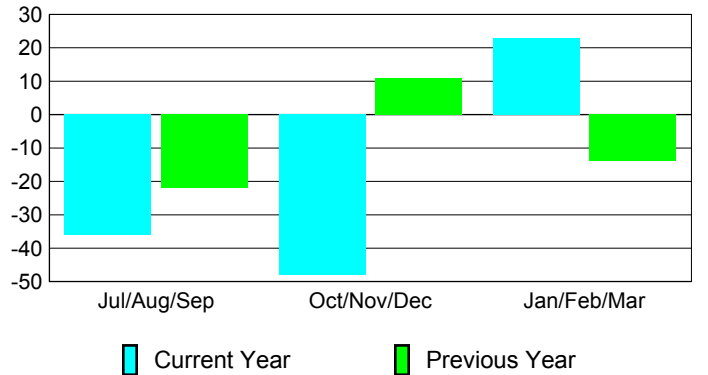

Membership Results 2008-2009

Membership 2007-2008

Month	Net Memb Goal	Actual New Memb	Actual Dropped Memb	Gain/Loss of Memb	Gain/Loss of Memb
Jul/Aug/Sep	0	10	-46	-36	-22
Oct/Nov/Dec	20	6	-54	-48	11
Jan/Feb/Mar	30	48	-25	23	-14
Totals	50	64	-125	-61	-25

Membership Results 2008-2009

Goal, New, Dropped, Gain/Loss

Comparison of Membership Gain/Loss

Current Year Compared to the Previous Year

Gender Comparison 2008-2009