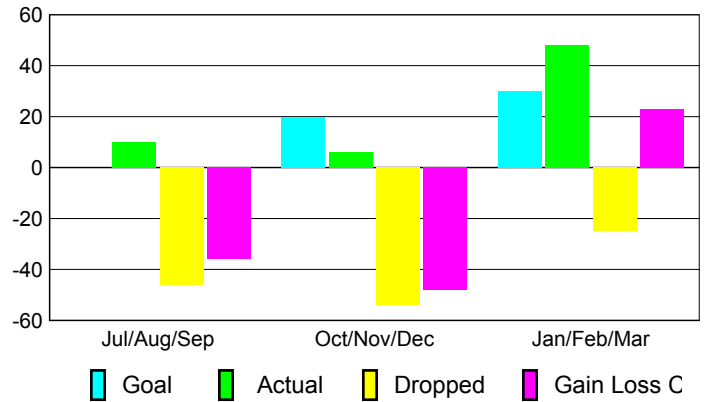

Membership Results 2008-2009

Goal, New, Dropped, Gain/Loss